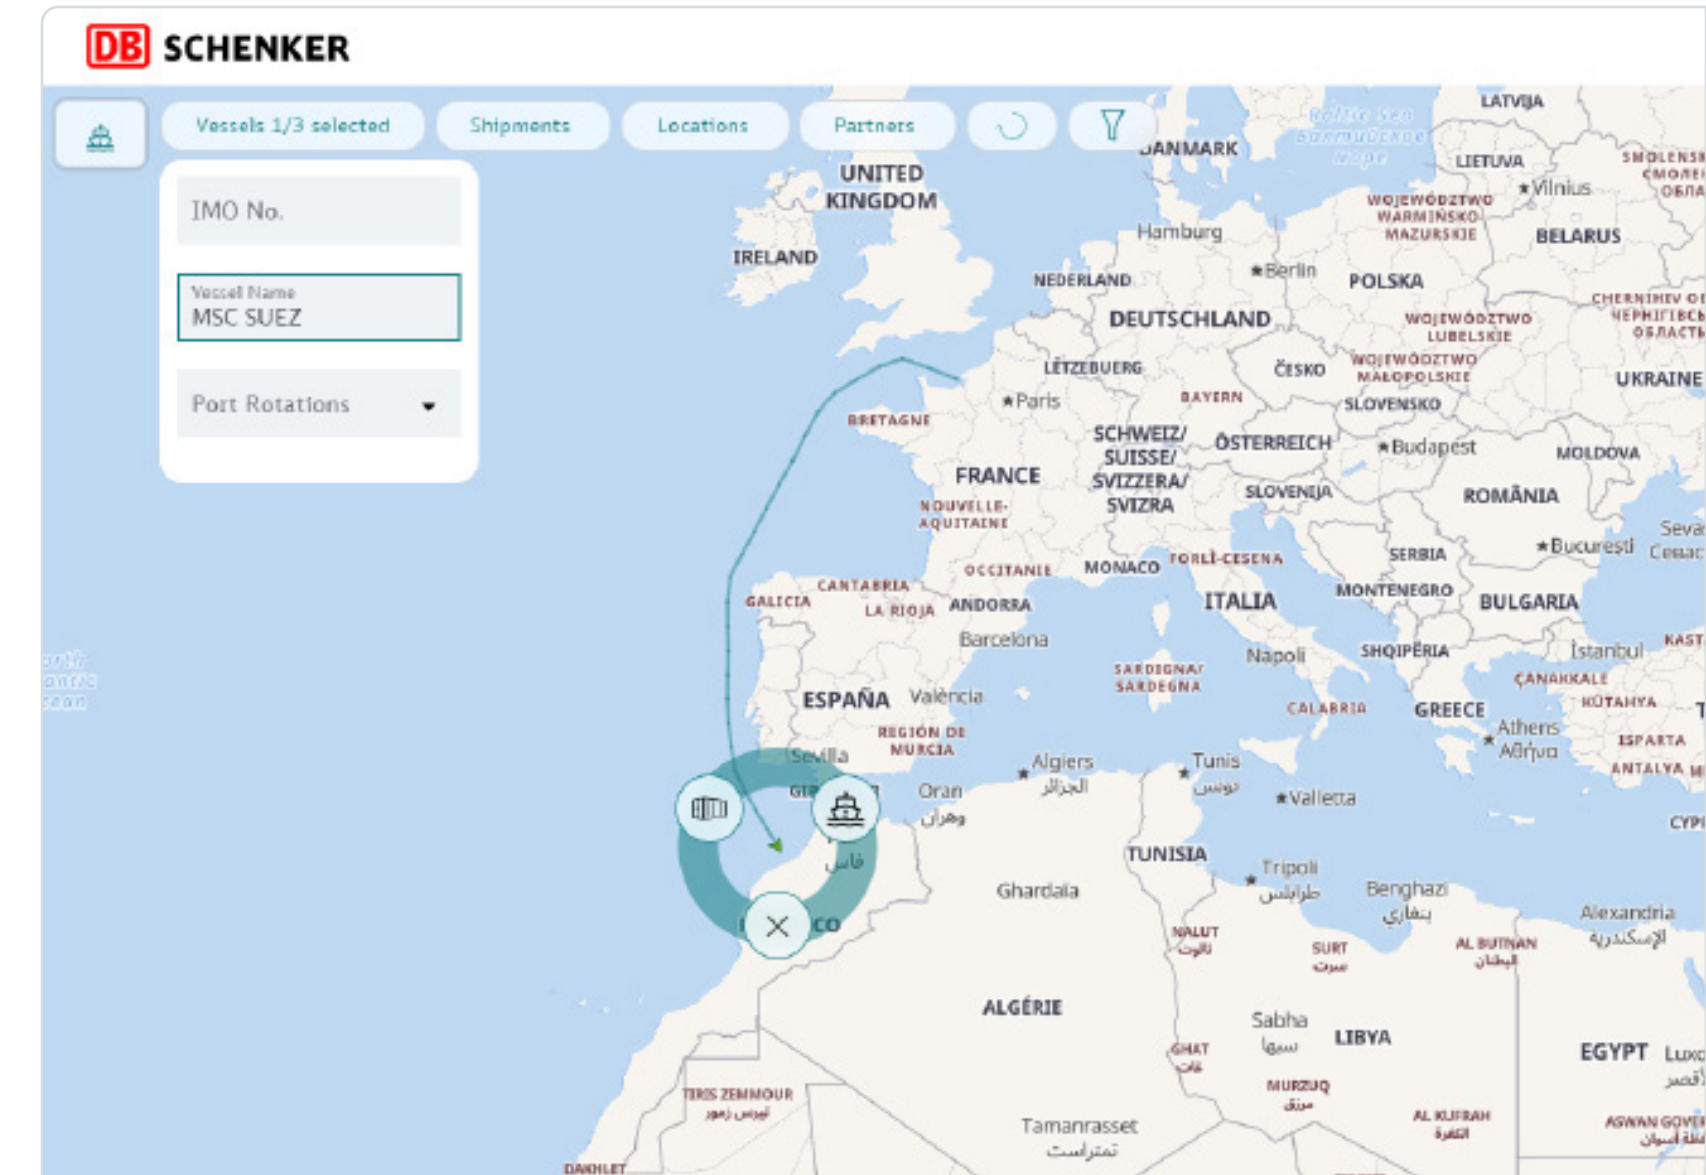

Visibility technology is becoming increasingly vital as organizations struggle to track their in-transit goods and predict availability. **DB SCHENKER | ocean bridge** offers you strong cost control and governance to monitor critical events and supply chain disruptions.

The tool provides full visibility across services, helping to prevent revenue loss. Early detection of delays allows you proactive planning, minimizing costs and benefiting your P&L.

Adapting to unforeseen challenges & pre-empting exceptions

By pairing dynamically augmented visibility with artificial intelligence and machine learning **DB SCHENKER | ocean bridge** allows you to take preventive action before challenges occur.

Benefits from active exception management

Reduce transportation costs

Minimize the added cost of delays by effectively managing the threat of disruptions during transit.

Reduce demurrage and detention fees

Significantly reduce unnecessary demurrage and detention charges by managing delays and disruptions, resulting in significant cost savings.

Improve customer satisfaction

Keep customers informed of delays and provide reliable, dynamically adjusted ETDs, ETAs and ETBs to maintain confidence and satisfaction.

Transparent product availability

Give customers confidence in product availability with clear and timely information, even when containers are delayed or disrupted.

Please contact your **DB SCHENKER** office. They will guide you through the steps to begin your **DB SCHENKER | ocean bridge** experience.

[Find out more](#)