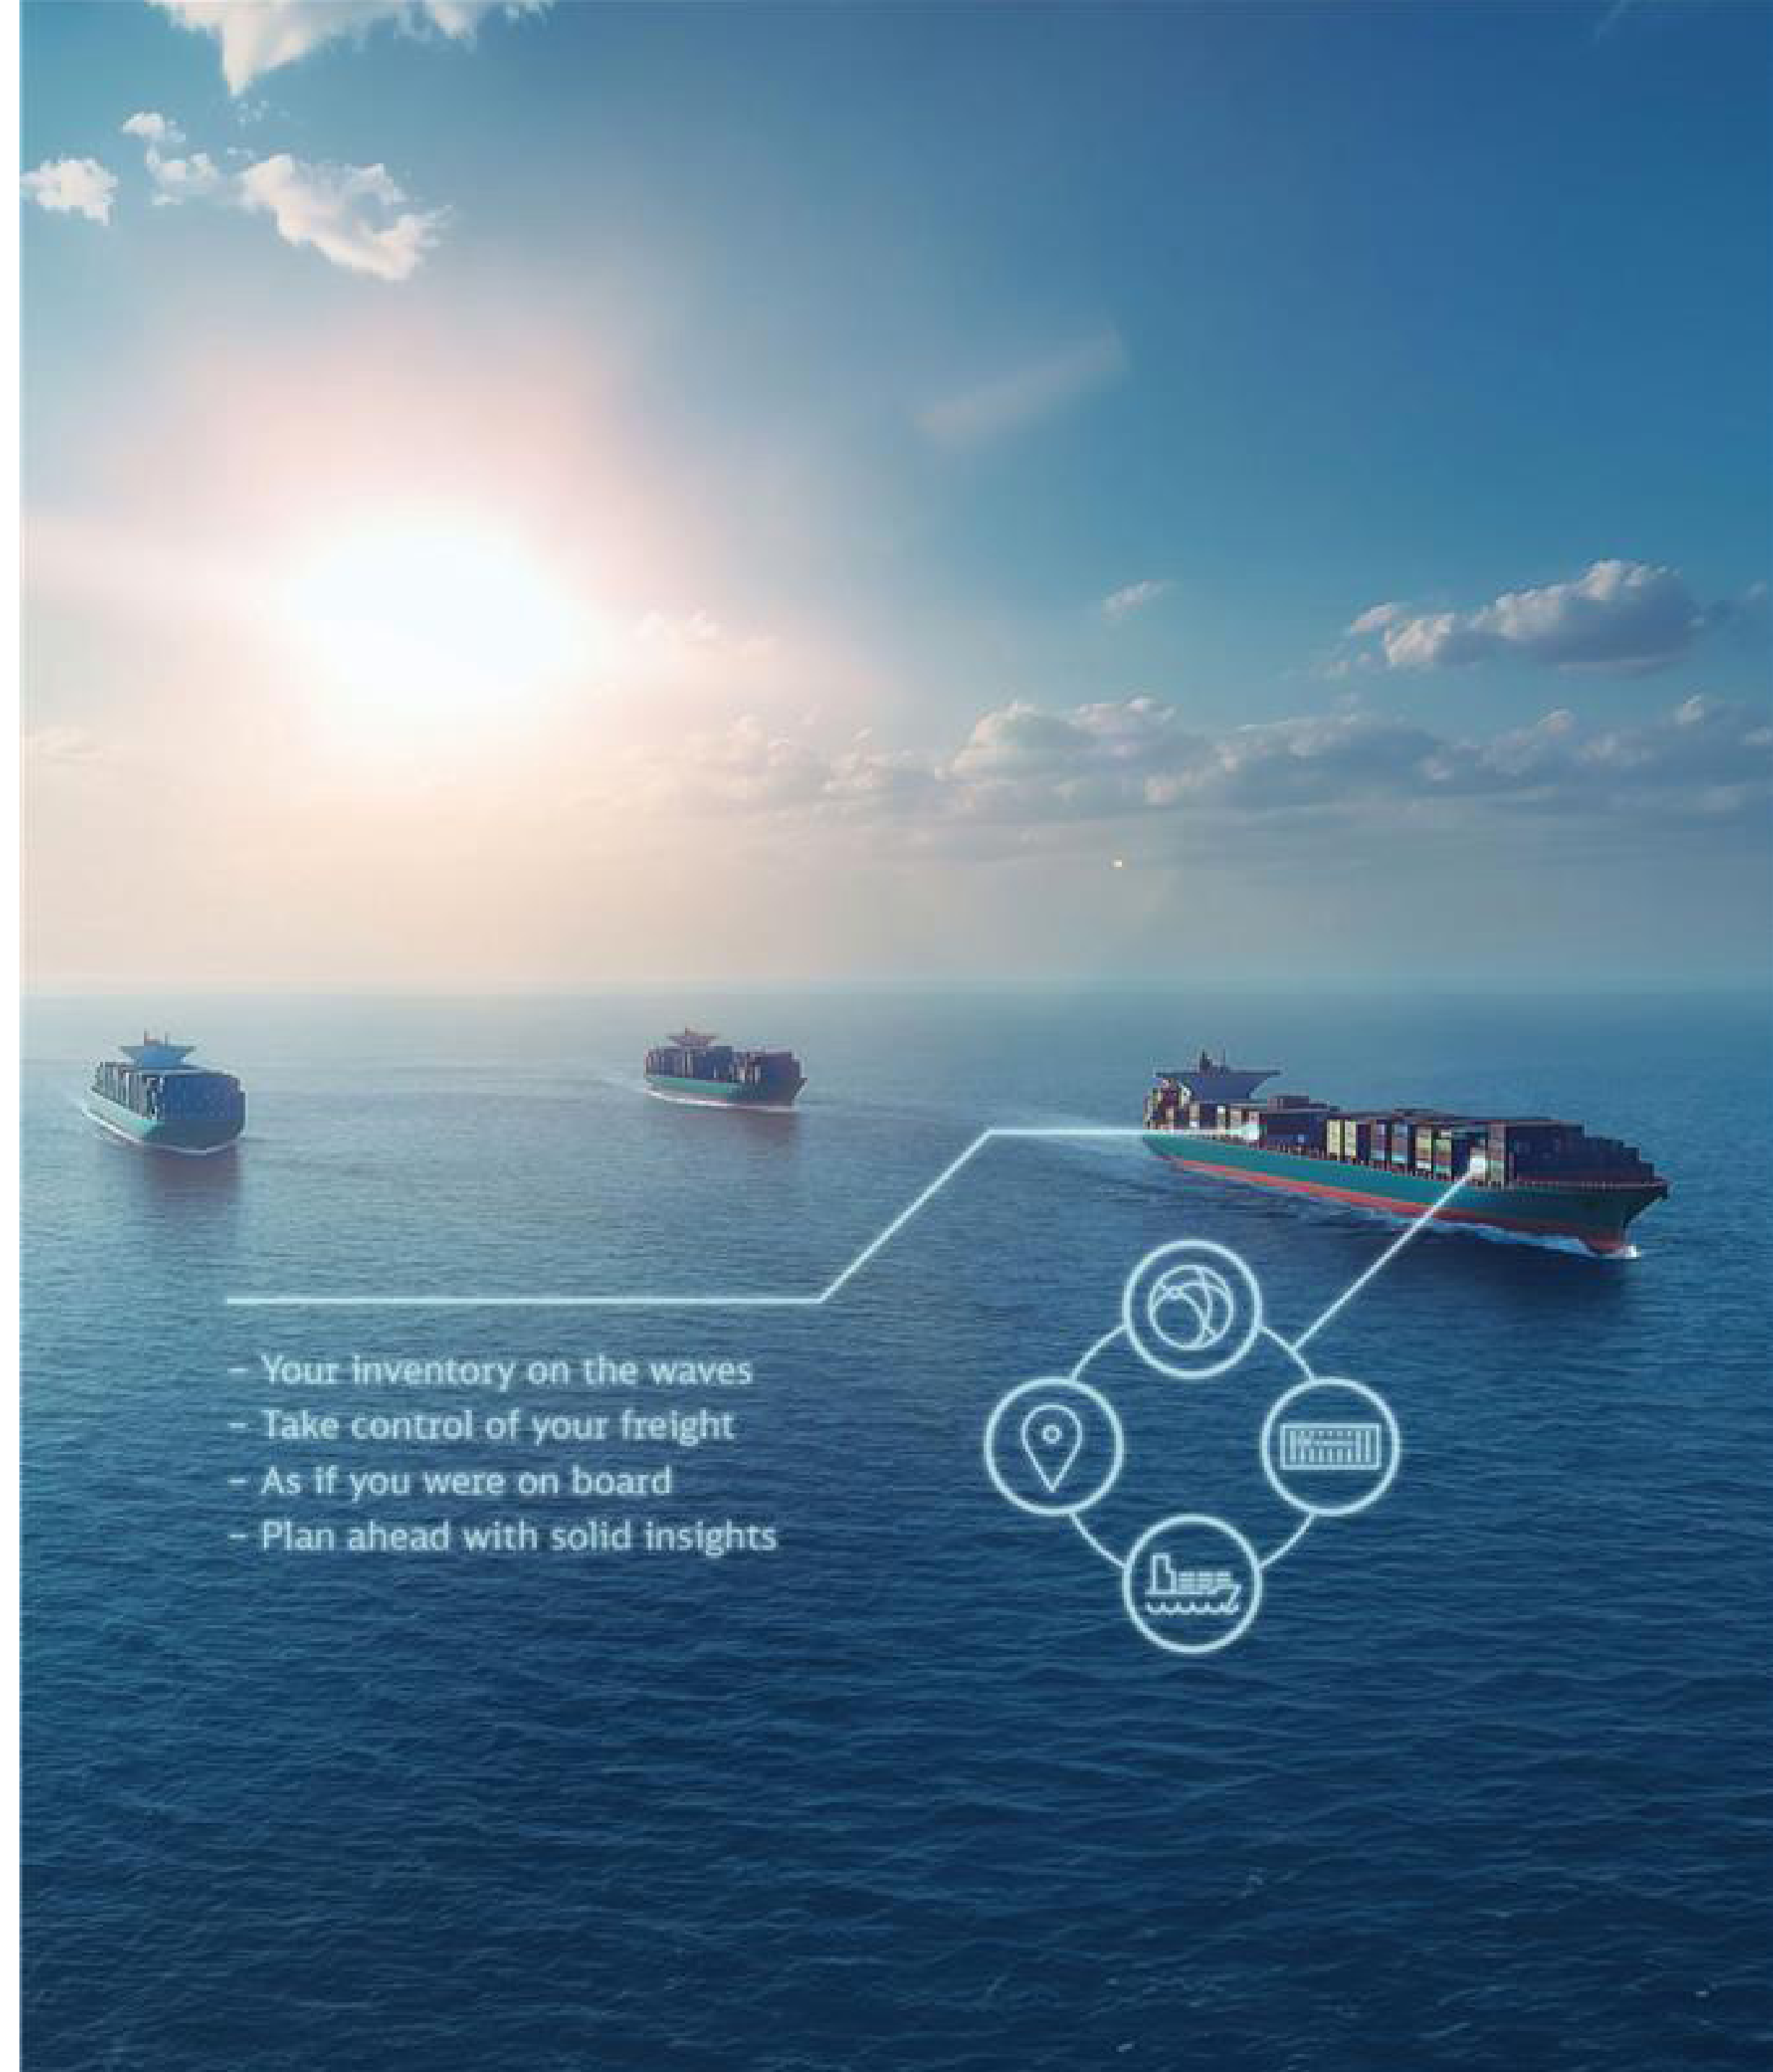

Evolving dynamic Ocean Freight monitoring

DB SCHENKER | connect | ocean bridge is your next-generation visibility solution that redefines on-water supply chain monitoring

Unique features

- True end-to-end visibility across the on-water journey
- Visibility into the port status and the transshipment ports
- Reliable predictive dynamic ETDs, ETAs, ETBs
- Actionable data around exceptions from planned situations

Find out more