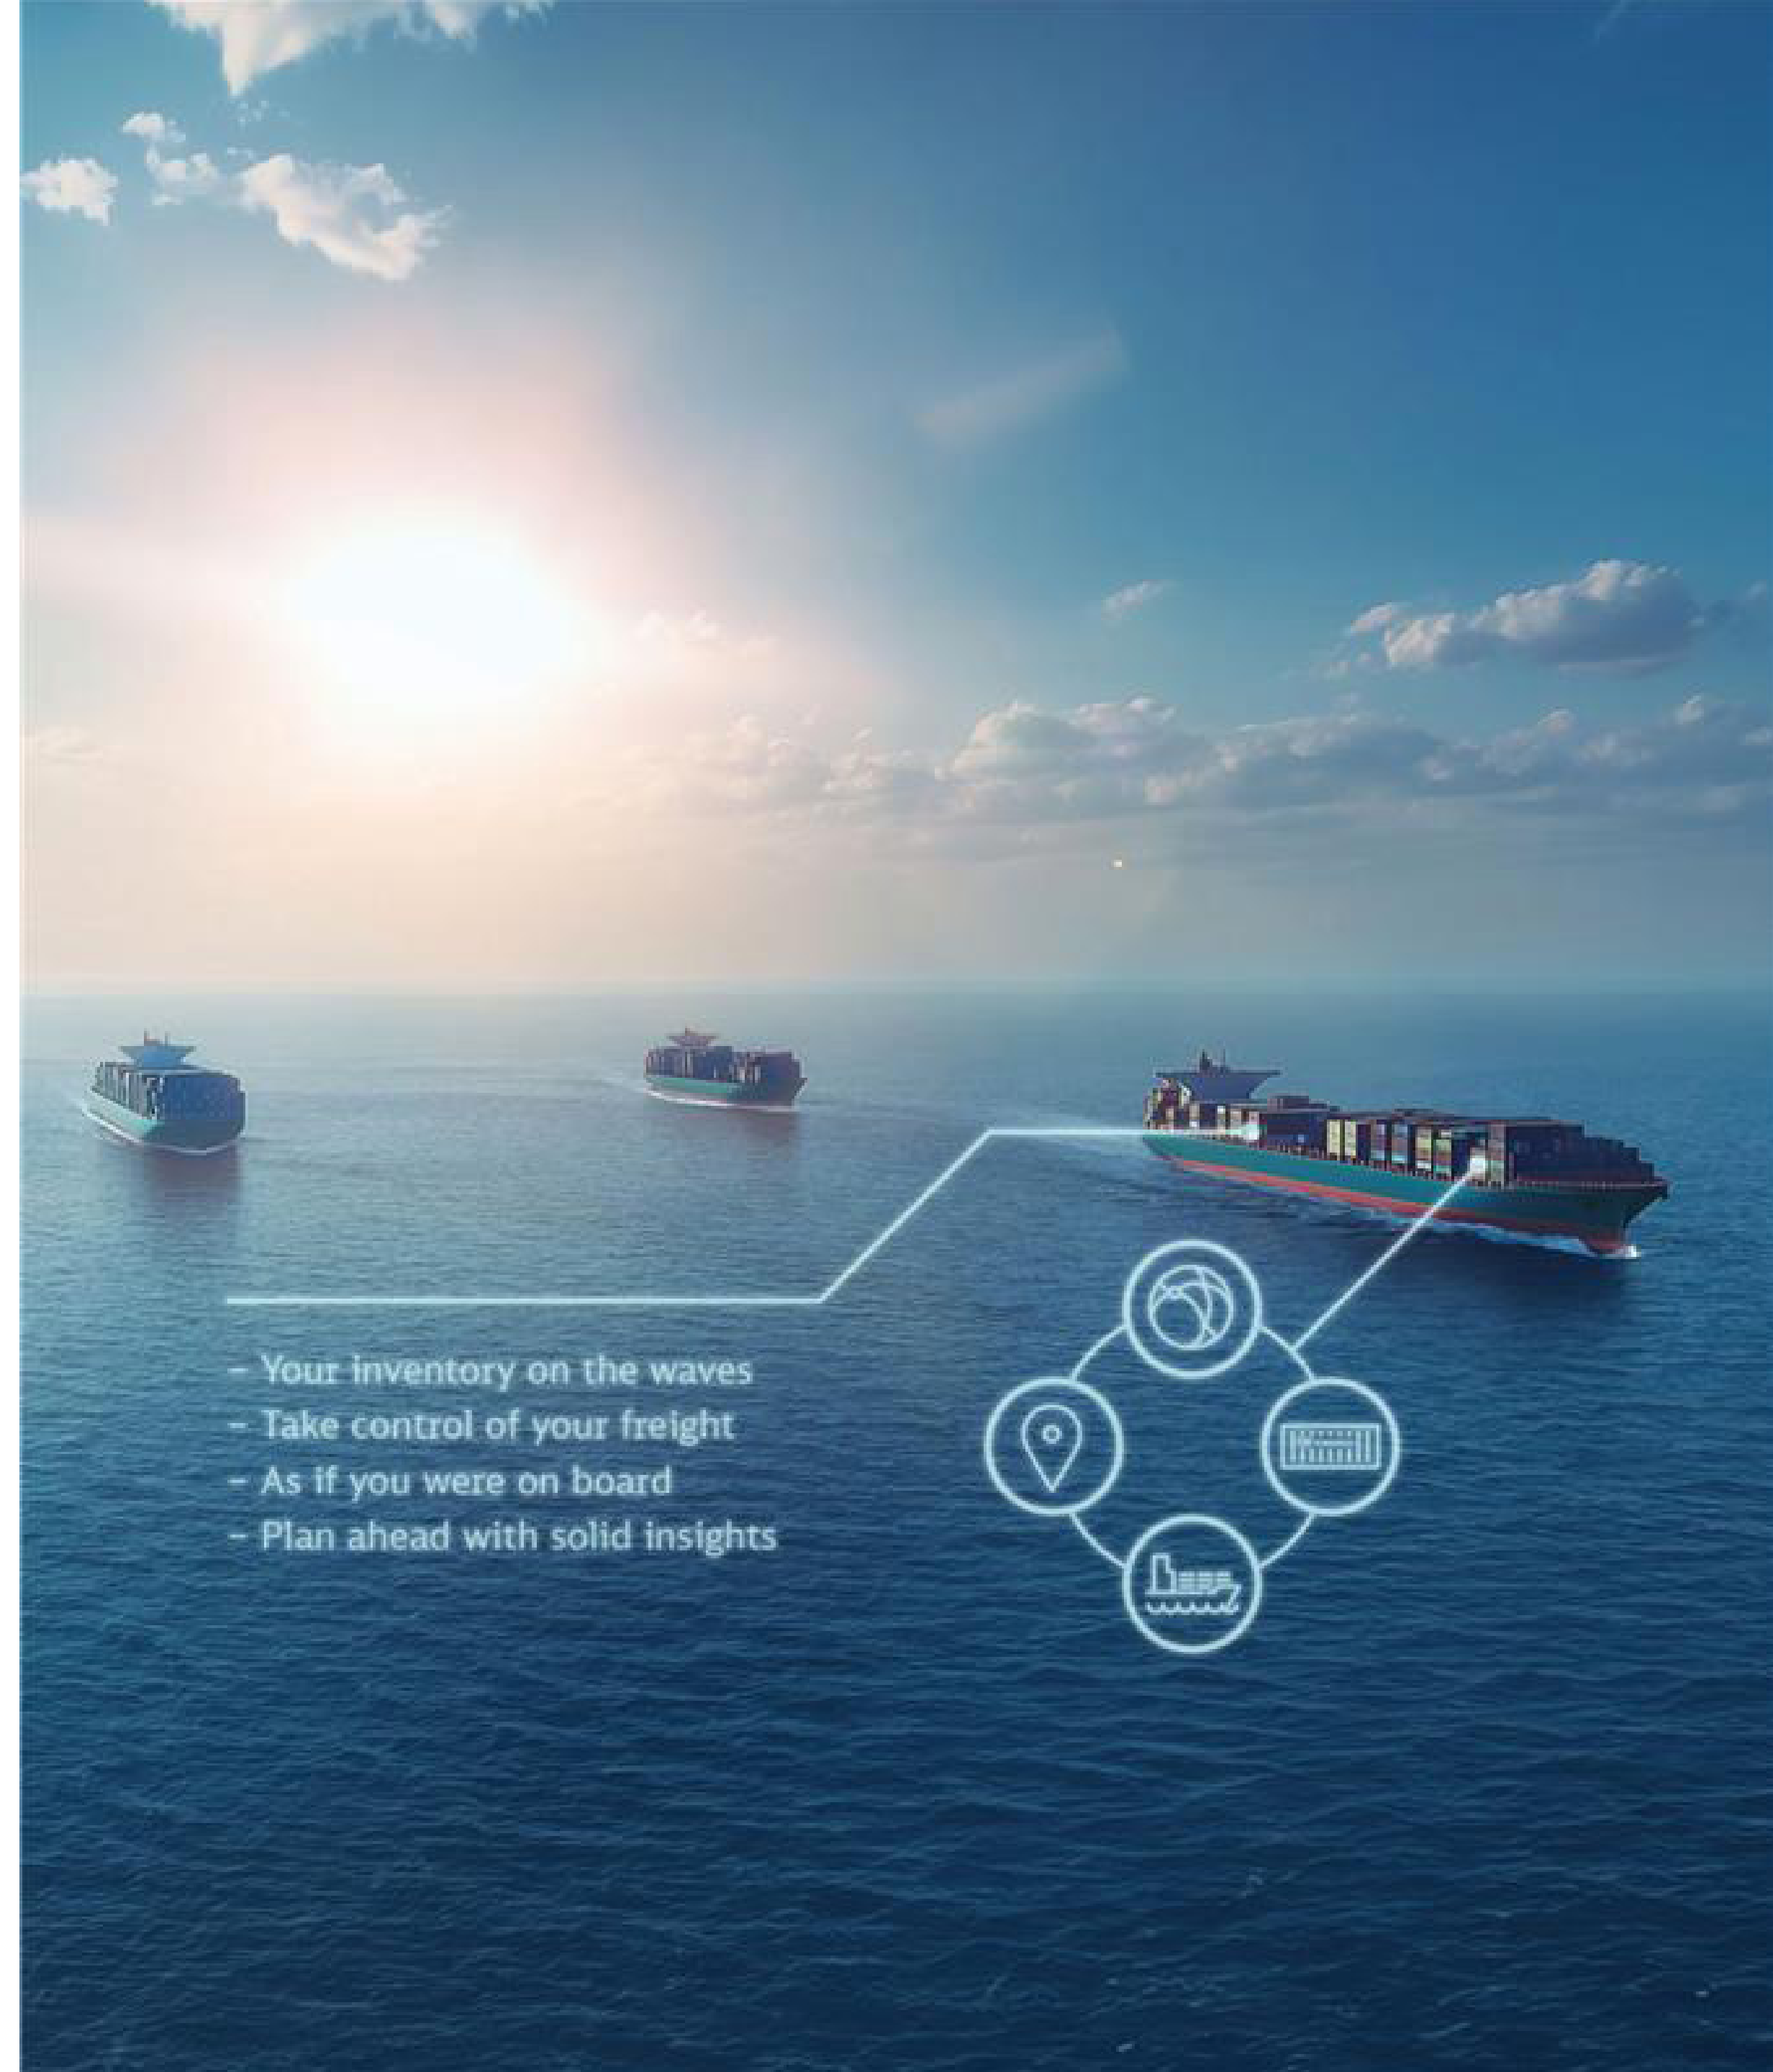

Evolving dynamic Ocean Freight monitoring

DB SCHENKER | connect | ocean bridge is your next-generation visibility solution that redefines on-water supply chain monitoring

Unique features

- True end-to-end visibility across the on-water journey
- Visibility into the port status and the transshipment ports
- Reliable predictive dynamic ETDs, ETAs, ETBs
- Actionable data around exceptions from planned situations

Find out more

Key values for your success

Get your shipment and container augmented reality, using dynamic event data and boosting reliability

Clear visibility & complete transparency

Visibility technology is becoming increasingly vital as organizations struggle to track their in-transit goods and predict availability. **DB SCHENKER | ocean bridge** offers you strong cost control and governance to monitor critical events and supply chain disruptions.

By pairing dynamically augmented visibility with artificial intelligence and machine learning **DB SCHENKER | ocean bridge** allows you to take preventive action before challenges occur.

Benefits from active exception management