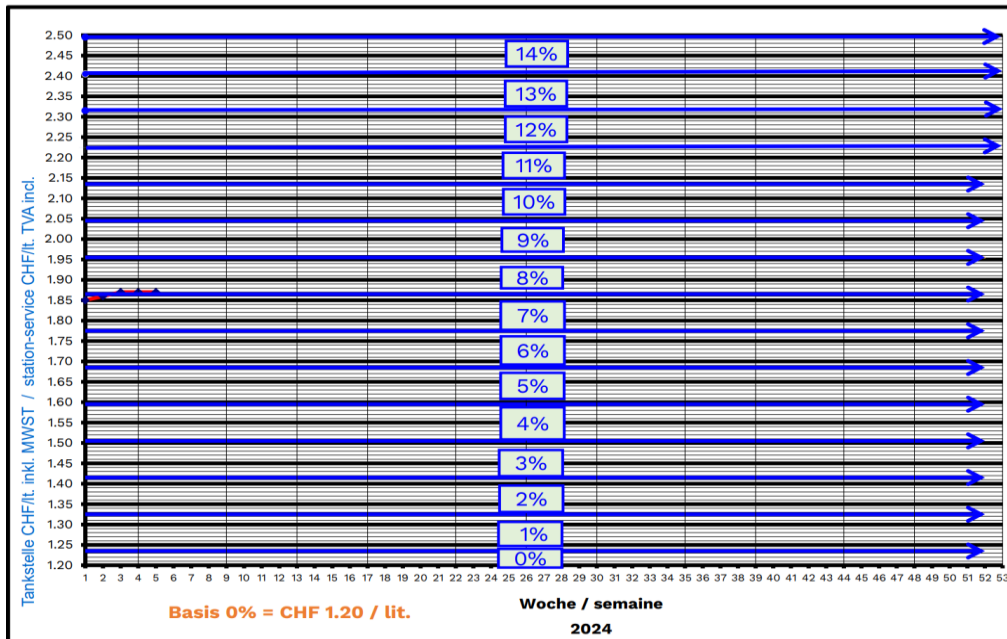

Fuel surcharge February 2025

Country	AL	AT	BA	BE	BG	BY	CH	CZ	DE	DK	EE	ES	FI
Surcharge in %	8%	8%	8%	8%	8%	8%	3%	8%	8%	8%	8%	8%	8%

Country	FR	GB	GR	HR	HU	IE	IT	LT	LU	LV	MD	ME	MK
Surcharge in %	8%	8%	8%	8%	8%	8%	8%	8%	8%	8%	8%	8%	8%

Country	NL	NO	PL	PT	RO	RS	RU	SE	SI	SK	TR	UA	XK
Surcharge in %	8%	8%	8%	8%	8%	8%	8%	8%	8%	8%	8%	8%	8%

Fuel table international transports

Fuel table domestic transports