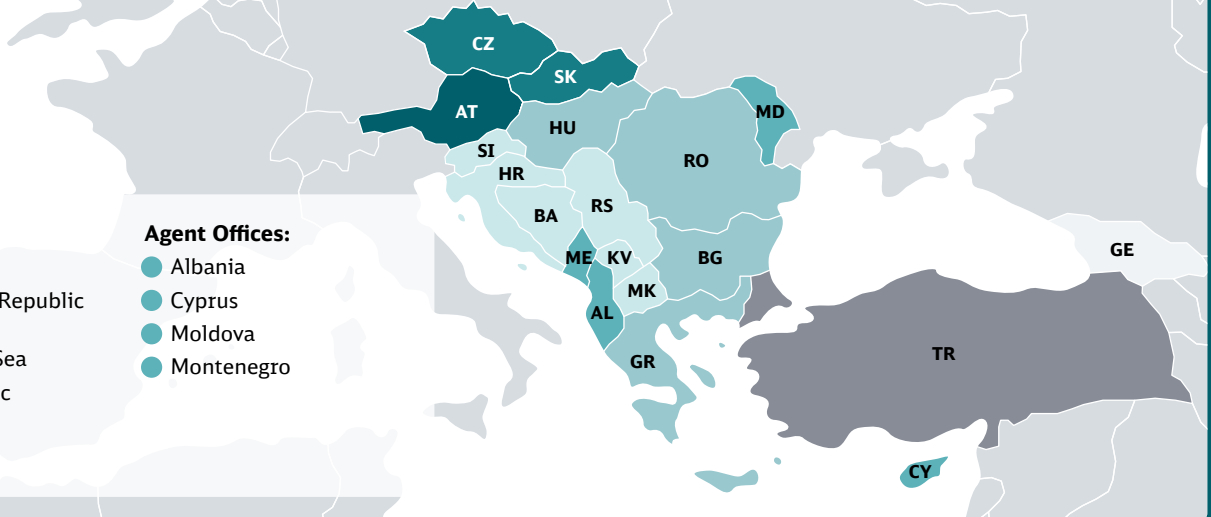

SCHENKER

A passion for Air Freight

Your reliable connectivity between Southeast Europe and the U.S.

Cluster Southeast Europe

Areas:

- Austria
- Area Czech Republic & Slovakia
- Area Black Sea
- Area Adriatic
- Area Turkey
- Georgia

Agent Offices:

- Albania
- Cyprus
- Moldova
- Montenegro

Cluster USA

Areas:

- Area 1
- Area 2
- Area 3
- Area 4

- Hub
- Air Gateway + Branch
- Branch

Reaching your markets

Daily departures from Vienna to SEE countries on Land Transport

VIE Regional Gateway lead times

- Same day
- Overnight
- 24 hours
- 48 hours

Reach out for more information and booking: connect.dbschenker.com

Or talk to one of our experts: diana.chis@dbschenker.com