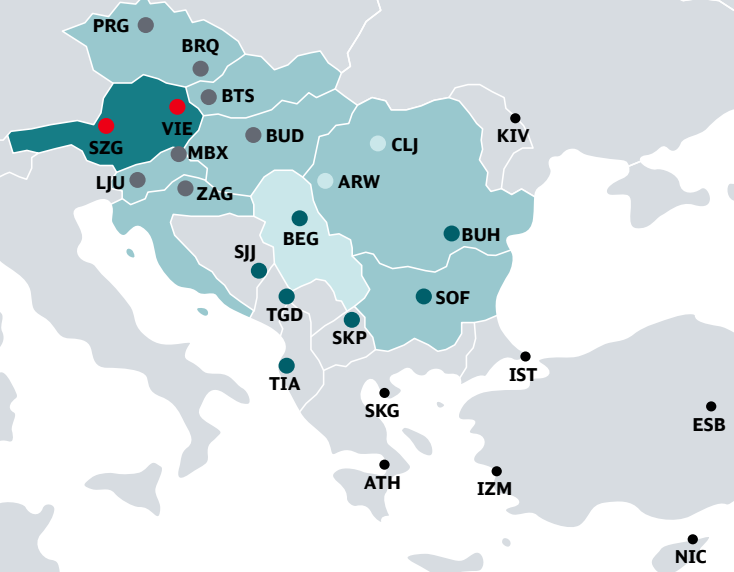

SCHENKER

A passion for Air Freight

Your reliable connectivity between Southeast Europe and the U.S.

Cluster Southeast Europe

Areas:

- Austria
- Area Czech Republic & Slovakia
- Area Black Sea
- Area Adriatic
- Area Turkey
- Georgia

Agent Offices:

- Albania
- Cyprus
- Moldova
- Montenegro

Cluster USA

Areas:

- Area 1
- Area 2
- Area 3
- Area 4

- Hub
- Air Gateway + Branch
- Branch

Reaching your markets

Daily departures from Vienna to SEE countries on Land Transport

VIE Regional Gateway lead times

- Same day
- Overnight
- 24 hours
- 48 hours

Reach out for more information and booking: connect.dbschenker.com

Or talk to one of our experts: diana.chis@dbschenker.com