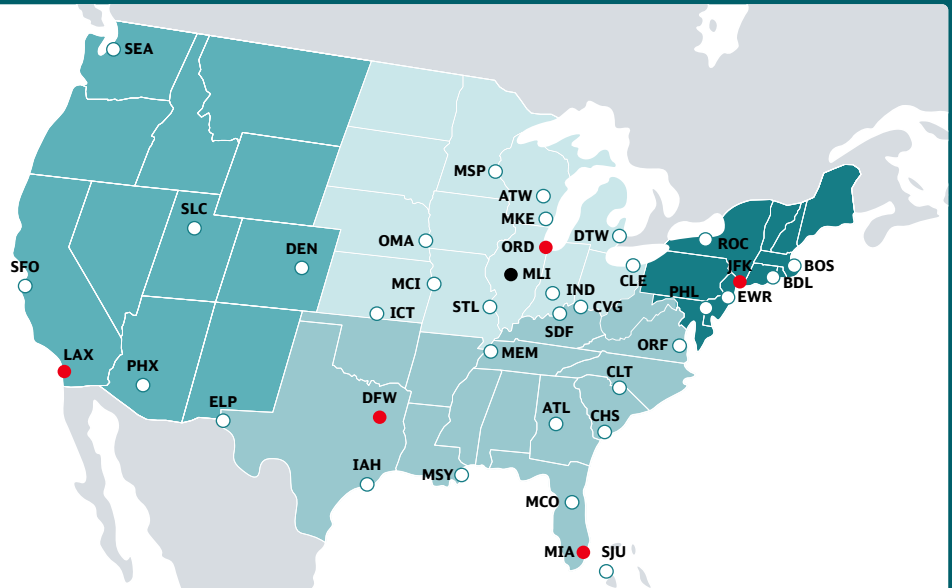

SCHENKER

A passion for Air Freight

Your reliable connectivity between Southeast Europe and the U.S.

Cluster Southeast Europe

Areas:

- Austria
- Area Czech Republic & Slovakia
- Area Black Sea
- Area Adriatic
- Area Turkey
- Georgia

Agent Offices:

- Albania
- Cyprus
- Moldova
- Montenegro

Cluster USA

Areas:

- Area 1
- Area 2
- Area 3
- Area 4

- Hub
- Air Gateway + Branch
- Branch

Reaching your markets

Daily departures from Vienna to SEE countries on Land Transport

VIE Regional Gateway lead times

- Same day
- Overnight
- 24 hours
- 48 hours

Reach out for more information and booking: connect.dbschenker.com

Or talk to one of our experts: diana.chis@dbschenker.com