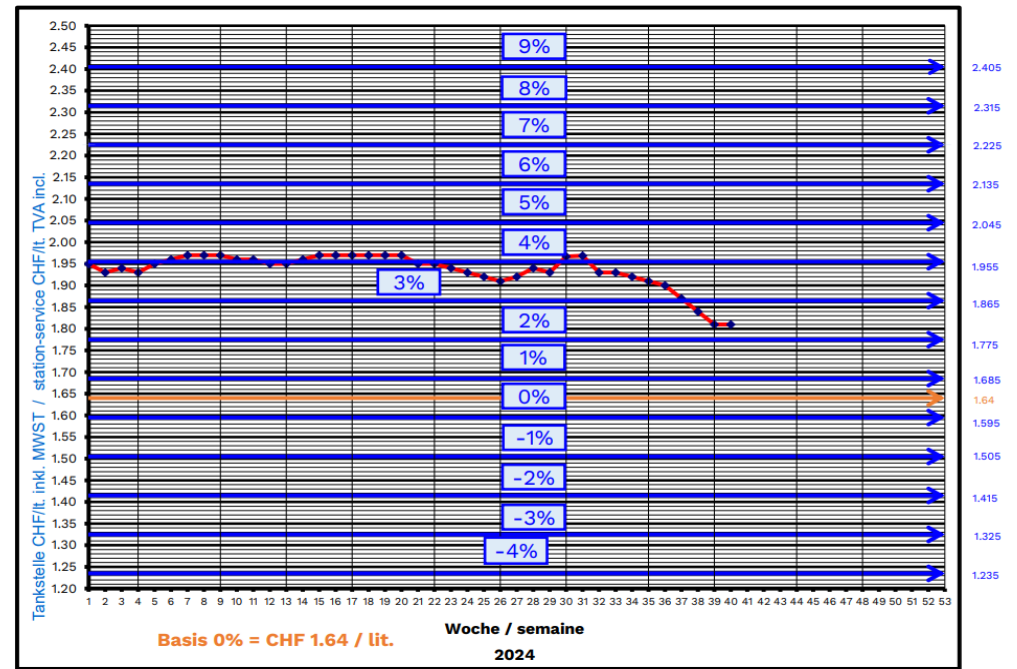

Fuel table domestic transports