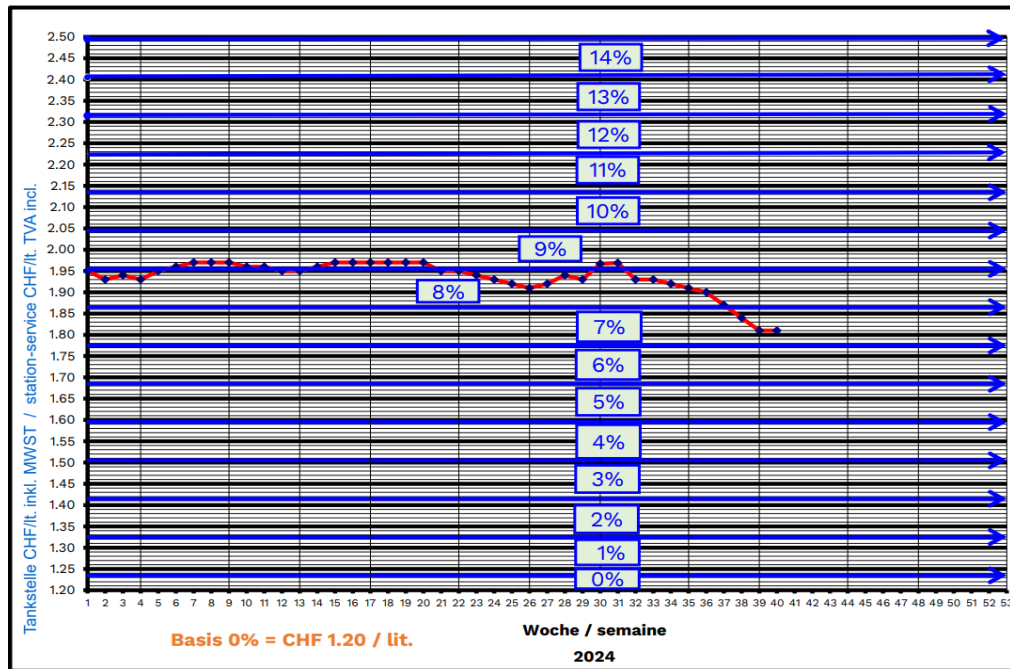

Fuel table international transports