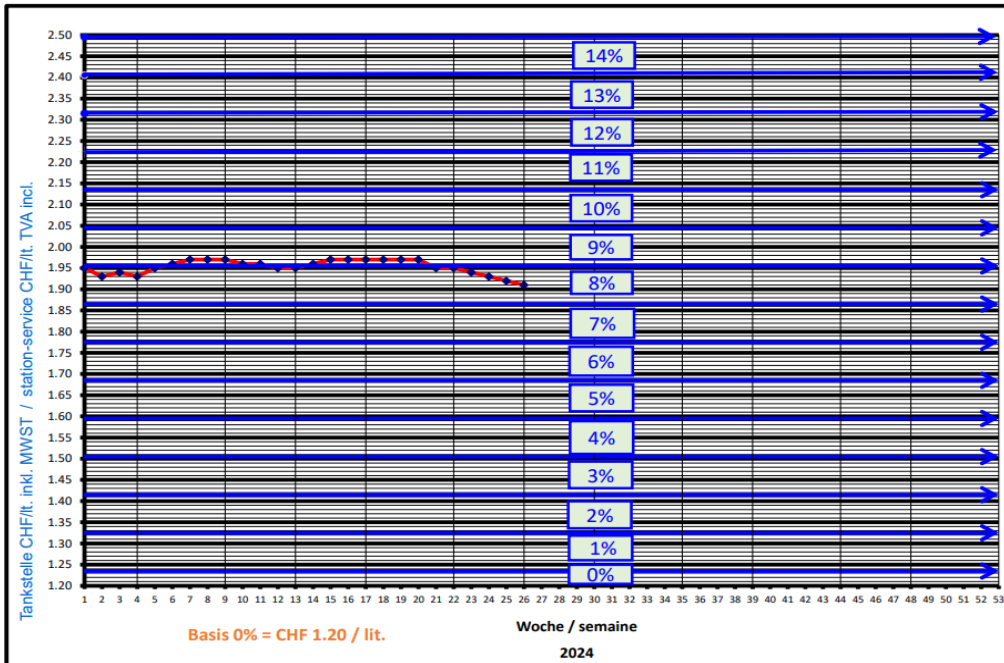

Fuel surcharge July 2024

Country	AL	AT	BA	BE	BG	BY	CH	CZ	DE	DK	EE	ES	FI
Surcharge in %	8%	8%	8%	8%	8%	8%	3%	8%	8%	8%	8%	8%	8%

Country	FR	GB	GR	HR	HU	IE	IT	LT	LU	LV	MD	ME	MK
Surcharge in %	8%	8%	8%	8%	8%	8%	8%	8%	8%	8%	8%	8%	8%

Country	NL	NO	PL	PT	RO	RS	RU	SE	SI	SK	TR	UA	XK
Surcharge in %	8%	8%	8%	8%	8%	8%	8%	8%	8%	8%	8%	8%	8%

Fuel table international transports

Fuel table domestic transports